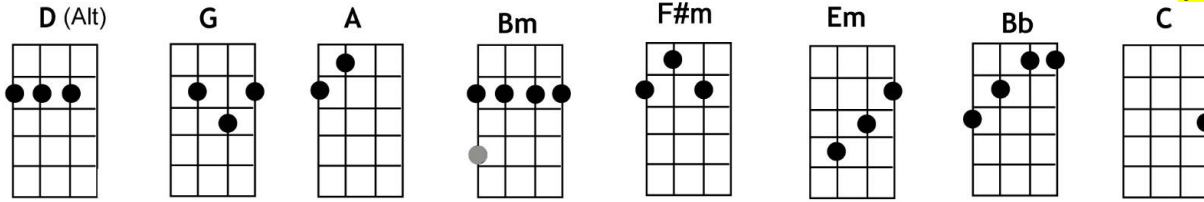

We Are The World (USA for Africa) ~ written by Lionel Ritchie; performed by Various Artists

KEY = D

(chord) = one strum

INTRO/Count in: **Ray** (or Shelley) **[D]** 1-2-3-4 *There comes a time...*

[D] There comes a time, when we **[G]** heed a **[A]** certain **[D]** call
When the **[G]** world must **[A]** come together as **[D]** one
There are **[Bm]** people dying, and it's **[F#m]** time to lend a hand
To **[Em]** life - the **[G]** greatest gift of **[A]** all

[D] We can't go on, pre-**[G]**-tending **[A]** day by **[D]** day
That **[G]** someone, **[A]** somewhere soon make a **[D]** change
We're all a **[Bm]** part of God's **[F#m]** great big family
And the **[Em]** truth, you know, **[G]** love is all we **[A]** need

[D] Send them your heart, so they **[G]** know that **[A]** someone **[D]** cares
And their **[G]** lives will **[A]** be stronger and **[D]** free
As **[Bm]** God has shown us by **[F#m]** turning stones to bread
So we **[Em]** all must **[G]** lend a helping **[A]** hand

BRIDGE: When you're **(Bb)** down and out, there **(C)** seems no hope at **[D]** all
But if you **(Bb)** just believe there's **(C)** no way we can **[D]** fall
Let us **[Bm]** realize that a **[F#m]** change can only come
When we **[G]** stand together as **[A]** one