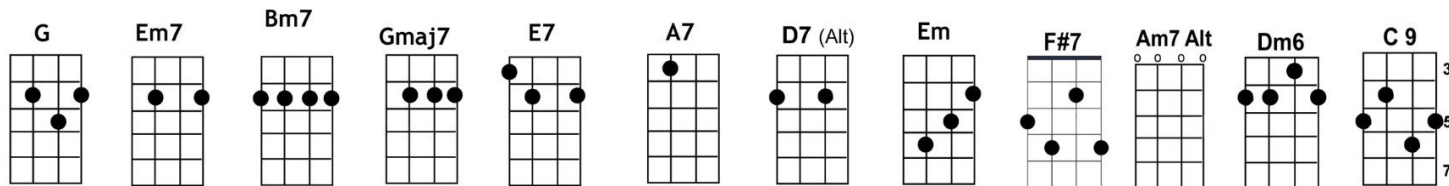

Walking My Baby Back Home ~ written by Roy Turk and Fred E. Ahlert

~ performed by Nat King Cole, Johnny Ray

(chord) = one strum

INTRO: ?????

[G] Gee but it's [Em7] great after [Bm7] bein' out [Em7] late
[Gmaj7] Walkin' my baby back [E7] home
[A7] Arm in [D7] arm over [A7] meadow and [D7] farm
[A7] Walkin' my [D7] baby back [G] home [Gmaj7]

[G] We walk a-[Em7]-long harmon-[Bm7]-izing a [Em7] song
[Gmaj7] Or I'm reciting a [E7] poem
[A7] Owls go [D7] by and they [A7] give me the [D7] eye
[A7] Walkin' my [D7] baby back [G] home [Gmaj7]

We [Bm7] stop for a while, she [E7] gives me a smile
She [Em] snuggles her head to my [F#7] chest
We [Bm7] start in to pet and [E7] that's when I get
[Am7] Her talcum all [D7] over my vest

She's [Bm] afraid of the dark so [E7] I have to park
Out-[Em]-side of her door till it's [F#7] light
She [Bm] says if I try to [E7] kiss her she'll cry
[A7] I dry her tears [D7] all through the night

[G] Hand in [Em7] hand to a [Bm7] barbecue [Em] stand
[Gmaj7] Right from her doorway we [E7] roam
[A7] Eats and [D7] then it's [A7] pleasure a-[D7]-gain
[A7] Walking my [D7] baby, [Dm6] talking my [E7] baby
[A7] Loving my [D7] baby, [Dm6] I don't mean [E7] maybe
[A7] Walking my [D7] baby [C9] back [G] home