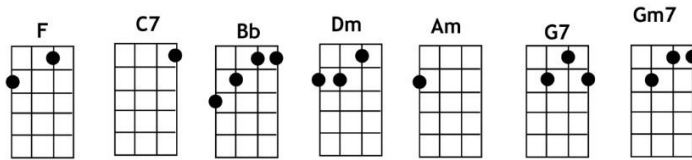

Ukeing Around the Christmas Tree

New lyrics by Ralph Shaw

Sung to the tune of Rockin' Around The Christmas Tree

F
Ukeing around the Christmas tree
C7
At the Christmas Island hop

Drinking Mai Tais you can see
F

Everybody likes a drop
F

Ukeing around the Christmas tree
C7

Let the Christmas spirit ring

Later we'll have pineapple pie and
F

We'll do some caroling

Bb Am
You will get a most Hawaiian feeling when you hear

Dm
Voices sing "Mele Kalikimaka,

G7 C7
Deck palm trees with strings a-Crack-a-jack-a"

F C7
Ukeing around the Christmas tree Have a Happy Holiday

Gm7 C7 F
Everyone's strumming merrily in a Uku--lele way