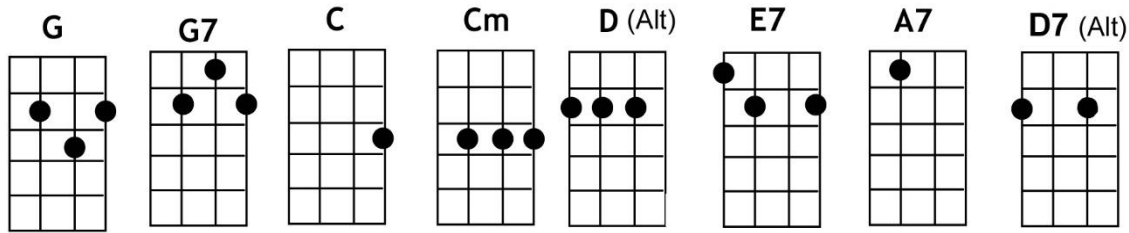

# Tonight You Belong To Me ~ written by Billy Rose and Lee David

**(NC) = No chords**

**(chord) = one strum**

**INTRO: Shelley or Bob [G] [G]**

**(NC)** I **[G]** know (*I know*)

You be-**[G7]**-long to **[C]** somebody **[Cm]** new,

But to-**[G]**-night you be-**[D]**-long to **[G]** me **[G]**

Al-**[G]**-though (*Although*)

We're a-**[G7]**-part, you're **[C]** part of my **[Cm]** heart

But to-**[G]**-night you be-**[D]**-long to **[G]** me **[G7]**

Way **[Cm]** down, by the stream

How sweet it would seem,

Once **[G]** more just to **[E7]** dream in the **[A7]** moon-..**(2 beats)**..-light **[D7]**

**(NC)** My honey

I **[G]** know (*I know*)

With the **[G7]** dawn that **[C]** you will be **[Cm]** gone

But to-**[G]**-night you be-**[D]**-long to **[G]** me **[G7]**

Way **[Cm]** down, by the stream

How sweet it would seem,

Once **[G]** more just to **[E7]** dream in the **[A7]** moon-..**(2 beats)**..-light **[D7]**