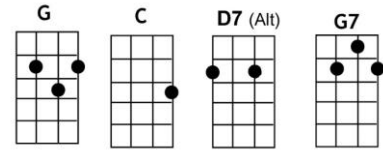

# THIS TRAIN

(Traditional; Woody Guthrie, Mumford & Sons, Peter Paul & Mary)

Tempo = Peppy!

**INTRO:** GROUP TRAIN WHISTLE (Carl, Paul, Bob, etc) , while everyone strums [G]. After whistles stop, we strum [G] (4x) ...then Shelley counts in 1-2-3-4 (and we all start singing Chorus).

## CHORUS:

G D7  
This train is bound for glory, this train. This Train is bound for glory, this train.  
G G7 C  
This train is bound for glory, None gonna ride it but the righteous and the holy.  
G D7 G  
This train is bound for glory, this train.

## INSTRUMENTAL -- DOUG

G D7  
This train don't carry no liars, this train, This train don't carry no liars, this train,  
G G7 C  
This train don't carry no liars - no hypocrites, and no back-biters;  
G D7 G  
This train don't carry no liars, this train.

## INSTRUMENTAL -- PAUL

G D7  
This train, don't carry no jokers, well, this train. This train, don't carry no jokers, well, this train.  
G G7 C  
This train, don't carry no jokers, No high-tone women, no cigar smokers, well  
G D7 G  
This train, don't carry no jokers, well, this train.