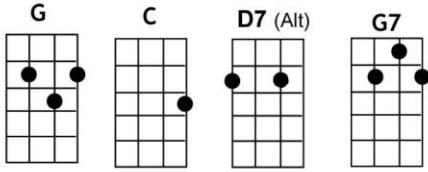

# This Train ~ Traditional; performed by Woody Guthrie, Mumford & Sons, Peter Paul & Mary **(chord) = one strum** **TEMPO = Peppy!** 😊

**INTRO:** **Group Train Whistle** (Cathy, Paul, Bob, etc) while everyone strums **[G]**  
After whistles stop, continue strumming **[G]**, while **Shelley** counts in **1-2-3-4**

**CHORUS:** **[G]** This train is bound for glory, this train.  
**[G]** This train is bound for glory, **[D7]** this train  
**[G]** This train is bound **[G7]** for glory; **[C]** none gonna ride it but the righteous and the holy  
**[G]** This train is **[D7]** bound for glory, **[G]** this train.

## **INSTRUMENTAL (Paul): Over CHORUS**

**[G]** This train don't carry no jokers, well, this train.  
**[G]** This train don't carry no jokers, well, **[D7]** this train.  
**[G]** This train don't **[G7]** carry no jokers, **[C]** no high-tone women, no cigar smokers, well  
**[G]** This train don't **[D7]** carry no jokers, well **[G]** this train.

**CHORUS:** **[G]** This train is bound for glory, this train.  
**[G]** This train is bound for glory, **[D7]** this train  
**[G]** This train is bound **[G7]** for glory; **[C]** none gonna ride it but the righteous and the holy  
**[G]** This train is **[D7]** bound for glory, **[G]** this train.  
**[G]** This train is **[D7]** bound for glory, **[G]** this train. **(D7) (G)**