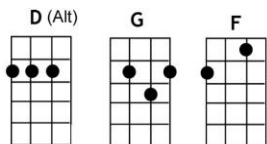

These Boots Are Made For Walkin' ~ written by Lee Hazelwood

~ performed by Nancy Sinatra

(chord) = one strum

INTRO (Bob counts in): 1-2-3-4 (Run starts on **10th fret of E string**):

10 10 9 9 / 8 8 7 7 / 6 6 5 5 / 4 4 3 1 > [D] [D] [D] [D]

[D] You keep sayin' you've got somethin' for me **[D]**

[D] Somethin' you call love but confess **[D]**

[G] You've been messin' where you shouldn't have been a messin' **[G]**

And now **[D]** someone else is gettin' all your best **[D]**

[D] You keep lyin' when you oughta be truthin' **[D]**

And **[D]** you keep losin' when you oughta not bet **[D]**

[G] You keep samin' when you oughta be a changin' **[G]**

Now what's **[D]** right is right, but you ain't been right yet **[D]**

Are you **[D]** ready boots? **[D] [D]** Start walkin' . . .

[D] Ba-da-da dum-dum **[D]** Ba-da-da dum-dum

[D] Ba-da-da dum-dum **[D]** Ba-da-da dum **(D)**