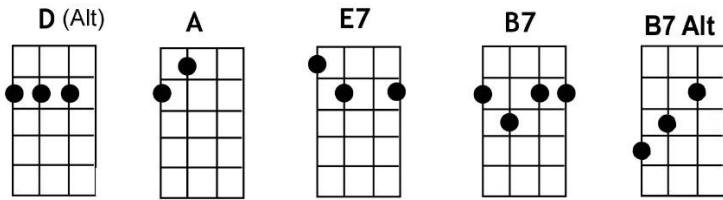

# That'll Be The Day ~ written by Buddy Holly & Jerry Allison; performed by Buddy Holly & The Crickets

**(NC) = no chord (chord) = one strum**

**INTRO/Count in:** **Shelley** [A] 1-2-3-4 (A) (A) (E7) (pause) Well...

**CHORUS:** Well [D] that'll be the day, when you say good-bye  
Ye-ess [A] that'll be the day, when you make me cry-y  
You [D] say you're gonna leave me, you know it's a lie  
'Cause (A) that'll be the da-ay-ay (E7) when (E7) I (A) die

**CHORUS:** Well [D] that'll be the day, when you say good-bye  
Ye-ess [A] that'll be the day, when you make me cry-y  
You [D] say you're gonna leave me, you know it's a lie  
'Cause (A) that'll be the da-ay-ay (E7) when (E7) I (A) die (A)

**INSTRUMENTAL:** **Chantal** over one verse

**CHORUS:** Well [D] that'll be the day, when you say good-bye  
Ye-ess [A] that'll be the day, when you make me cry-y  
You [D] say you're gonna leave me, you know it's a lie  
'Cause (A) that'll be the da-ay-ay (E7) when (E7) I (A) die