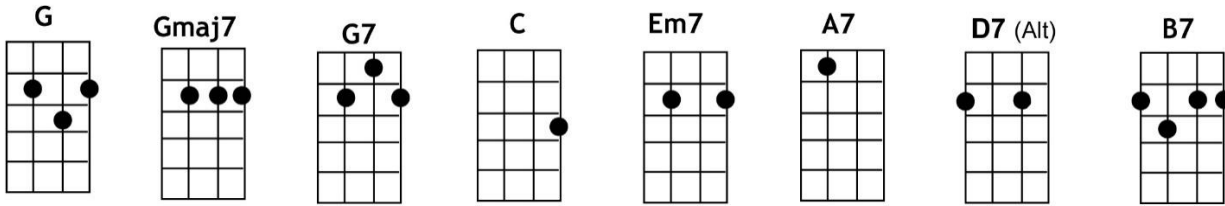

Tennessee Waltz ~ written by Pee Wee King; performed by Patti Page

(chord) = one strum

INTRO/Count in: **Shelley** [G] [D7] [G] (C) [G]

EVERYONE: Strum Softly or Pick *throughout song (especially during instrumental)*

I was [G] dancing with my [Gmaj7] darlin', to the [G7] Tennessee [C] Waltz

When an [G] old friend I [Em7] happened to [A7] see [D7]

I intro-[G]-duced her to my [Gmaj7] darlin', and [G7] while they were [C] dancing

My [G] friend stole my [D7] sweetheart from [G] me [G]

I re-[G]-member the [B7] night and the [C] Tennessee [G] Waltz

'Cause I know just how [Em7] much I have [A7] lost [D7]

Yes I [G] lost my little [Gmaj7] darlin', the [G7] night they were [C] playing

The [G] beautiful [D7] Tennessee [G] Waltz [G]

INSTRUMENTAL: **Chantal** (over the above) *Everyone else strum lightly*

He comes [G] dancing through the [Gmaj7] darkness, to the [G7] Tennessee [C] Waltz