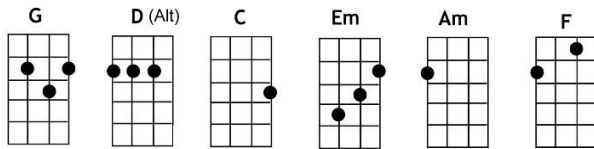

Take It Easy ~ written by Jackson Browne, Glenn Frey, performed by The Eagles **(chord) = one strum**

INTRO: Shelley [G] [G] [C] [D] [G] [G] [C] [D] [G] [G]

Well I'm a-[G]-runnin' down the road tryin' to loosen my load
I've got seven women [D] on my [C] mind
[G] Four that wanna own me, [D] two that wanna stone me
[C] One says she's a friend of [G] mine

Take it [Em] eaa-sy . . . Take it [C] eaa-[G]-sy
Don't let the [Am] sound of your own [C] wheels drive you [Em] crazy
Lighten [C] up while you still [G] can
Don't even [C] try to under-[G]-stand
Just find a [Am] place to make your [C] stand and take it [G] easy [G] [G]

Well I'm a-[G]-standin' on a corner in Winslow, Arizona
Such a fine [D] sight to [C] see
It's a [G] girl, my Lord, in a [D] flat-bed Ford
Slowin' [C] down to take a look at [G] me

Come on [Em] baby . . . don't say [C] may-[G]-be
I gotta [Am] know if your sweet [C] love is gonna [Em] save me
We may [C] lose, and we may [G] win
Though we will [C] never be here a-[G]-gain
So open [Am] up I'm climbin' [C] in, to take it ea-[G]-sy [G] [G]

INSTRUMENTAL – Bob – over verse 1

Well I'm a-[G]-runnin' down the road tryin' to loosen my load
Got a world of trouble [D] on my [C] mind
[G] Lookin' for a lover who [D] won't blow my cover
She's [C] so hard to [G] find