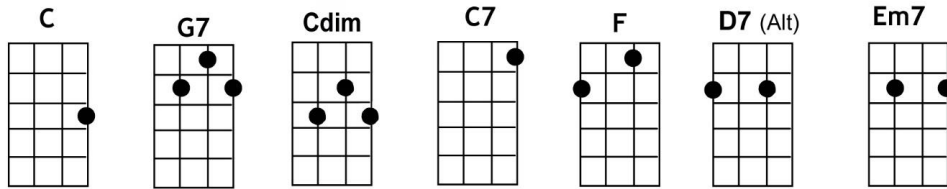

Sentimental Journey ~ written by Bud Green, Benjamin Homer and Les Brown

~ performed by Doris Day, Les Brown & Orchestra, Ringo Starr, Conway Twitty, etc

(chord) = one strum

INTRO / Count in: ???? [C] [G7] [C]

[C] Gonna take a sentimental journey
[C] Gonna set my heart [Cdim] at [G7] ease
[C] Gonna [C7] make a [F] sentimental journey
[C] To renew old [G7] memo-[C]-ries

[C] Got my bag, got my reservation
[C] Spent each dime I could [Cdim] af-[G7]-ford
[C] Like a [C7] child in [F] wild anticipation
[C] I long to hear that [G7] "All a-[C]-board!"

BRIDGE: [F] Seven, that's the time we leave at [C] seven
[C] I'll be waiting up for [D7] heaven
[D7] Counting every mile of [G7] railroad [F] track
That [Em7] takes me [G7] back

[C] Never thought my heart could be so yearn-y
[C] Why did I decide [Cdim] to [G7] roam?
[C] I got [C7] to take a [F] sentimental journey
[C] Sentimental [G7] journey [C] home

INSTRUMENTAL: **Doug** (over one verse)

BRIDGE: [F] Seven, that's the time we leave at [C] seven
[C] I'll be waiting up for [D7] heaven
[D7] Counting every mile of [G7] railroad [F] track
That [Em7] takes me [G7] back