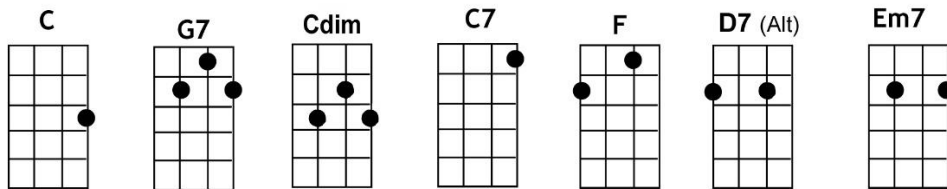

Sentimental Journey ~ written by Bud Green, Benjamin Homer and Les Brown

~ performed by Doris Day, Les Brown & Orchestra, Ringo Starr, Conway Twitty, etc

(chord) = one strum

INTRO / Count in: Paul [C] [G7] [C]

[C] Gonna take a sentimental journey
[C] Gonna set my heart [Cdim] at [G7] ease
[C] Gonna [C7] make a [F] sentimental journey
[C] To renew old [G7] memo-[C]-ries

[C] Got my bag, got my reservation
[C] Spent each dime I could [Cdim] af-[G7]-ford
[C] Like a [C7] child in [F] wild anticipation
[C] I long to hear that [G7] "All a-[C]-board!"

BRIDGE: [F] Seven, that's the time we leave at [C] seven
[C] I'll be waiting up for [D7] heaven
[D7] Counting every mile of [G7] railroad [F] track
That [Em7] takes me [G7] back

[C] Never thought my heart could be so yearn-y
[C] Why did I decide [Cdim] to [G7] roam?
[C] I got [C7] to take a [F] sentimental journey
[C] Sentimental [G7] journey [C] home

INSTRUMENTAL: Paul (over one verse)

BRIDGE: [F] Seven, that's the time we leave at [C] seven
[C] I'll be waiting up for [D7] heaven
[D7] Counting every mile of [G7] railroad [F] track
That [Em7] takes me [G7] back