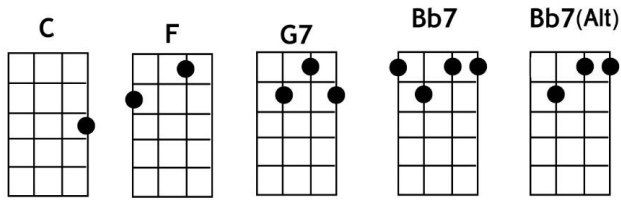

# Sea Cruise ~ written by Huey 'Piano' Smith; ~ performed by Frankie Ford

**(chord) = one strum**

**INTRO:** **Paul** [G7] [C7] [F]

[F] Old man rhythm is in my shoes,  
[F] It's no use sittin' and singin' the blues,  
So [C7] be my guest, you got nothin' to lose,  
(F) (*Mute strings in rhythm*) Won't you let me take you on a sea cruise?  
[F] Ooowee, ooowee baby, ooowee, ooowee baby,  
[C7] Ooowee, ooowee baby!  
(F) (*Mute strings in rhythm*) Won't you let me take you on a sea cruise?

I [Bb7] feel like jumpin' baby won't you join me [F] please  
I [Bb7] don't like beggin' but now I'm on bended [C7] knees (*Ooo-Ooo-Ooo*)

[F] I got to get to rockin', get my hat off the rack,  
[F] I got to boogie-woogie like a knife in the back,  
So [C7] be my guest, you got nothin' to lose,  
(F) (*Mute strings in rhythm*) Won't you let me take you on a sea cruise?  
[F] Ooowee, ooowee baby, ooowee, ooowee baby,  
[C7] Ooowee, ooowee baby!  
(F) (*Mute strings in rhythm*) Won't you let me take you on a sea cruise?

I [Bb7] feel like jumpin' baby won't you join me [F] please  
I [Bb7] don't like beggin' but now I'm on bended [C7] knees (*Cat call*)

[F] I got to get to movin' baby, I ain't lyin',  
[F] My heart is beating rhythm and it's right on time  
So [C7] be my guest, you got nothin' to lose,  
(F) (*Mute strings in rhythm*) Won't you let me take you on a sea cruise?  
[F] Ooowee, ooowee baby, ooowee, ooowee mama,  
(*Slowing down*) [C7] Ooowee, ooowee baby! (F) **Strummers stop playing/singing**  
{**Spoken by Vicki**} Won't you let me take you on a sea cruise?