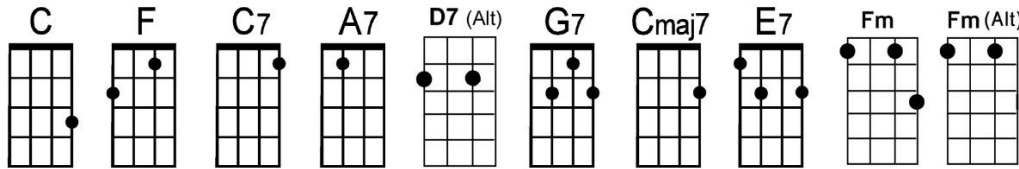

San Francisco Bay Blues ~ written by Jesse Fuller; as performed by Eric Clapton

Suggested Strum: D DU DU DU (chord) = one strum

INTRO: Paul [C] . . . [F] . . . [C] . . . [C7] . . . [F] [C] . . . [C7] . . .
[F] [C] . . [C] > [Cmaj7] > [C7] > [A7] . . . [D7] [G7]

I got the [C] blues when my baby, left me [F] by the San Francisco [C] Bay [C7]
The [F] ocean liner's gone so far a-[C]-way [C7]
I [F] didn't mean to treat her so [Fm] bad,
She was the [C] best gal I ever [A7] had
(D7) Said "Goodbye", she like to (D7) make me cry. . . (G7) wanna lay down and die
I [C] haven't got a nickel and I [F] ain't got a lousy [C] dime [C7]
She [F] don't come back, I think I'm gonna lose my [E7] mind [E7]
If she [F] ever comes back to [Fm] stay,
It's gonna [C] be another (Cmaj7) brand (C7) new (A7) day
[D7] Walkin' with my baby down [G7] by the San Francisco [C] Bay [G7]

INSTRUMENTAL: (Kazoos) Over the above

[C] Sittin' down [F] lookin' from my [C] back door
[C] Wonderin' which [F] way to [C] go
[F] Woman I'm so crazy about, [C] she don't love me no [C] more
[F] Think I'll catch me a [Fm] freight train [C] 'cause I'm (Cmaj7) feel-(C7)-in' (A7) blue
(D7) Ride all the way to the (D7) end of the line . . . (G7) thinkin' only of you
[C] Meanwhile [F] livin' in the [C] city . . . Just about to [F] go in-[C]-sane
[F] Thought I heard my baby, Lord, the [E7] way she used to call my name
If she [F] ever comes back to [Fm] stay,
It's gonna [C] be another (Cmaj7) brand (C7) new (A7) day
[D7] Walkin' with my baby down [G7] by the San Francisco [C] Bay-ay-[A7]-ay
[D7] Walkin' with my baby down [G7] by the San Francisco [C] Bay-(Cmaj7)-ay(C7)-ay[A7]
[D7] Walkin' with my baby down [G7] by the San Francisco [C] Bay [C] (F) (C)