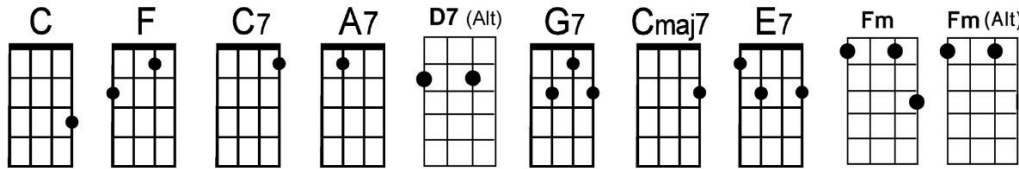

San Francisco Bay Blues ~ written by Jesse Fuller; as performed by Eric Clapton

Suggested Strum: D DU DU DU

(chord) = one strum

INTRO: **Bob** [C] . . . [F] . . . [C] . . . [C7] . . . [F] [C] . . . [C7] . . .
[F] [C] . . [C] > [Cmaj7] > [C7] > [A7] . . . [D7] [G7]

I got the [C] blues when my baby, left me [F] by the San Francisco [C] Bay [C7]
The [F] ocean liner's gone so far a-[C]-way [C7]
I [F] didn't mean to treat her so [Fm] bad,
She was the [C] best gal I ever [A7] had
(D7) Said "Goodbye", she like to (D7) make me cry. . . (G7) wanna lay down and die
I [C] haven't got a nickel and I [F] ain't got a lousy [C] dime [C7]
She [F] don't come back, I think I'm gonna lose my [E7] mind [E7]
If she [F] ever comes back to [Fm] stay,
It's gonna [C] be another (Cmaj7) brand (C7) new (A7) day
[D7] Walkin' with my baby down [G7] by the San Francisco [C] Bay [G7]

INSTRUMENTAL: (Steve on Harmonica or Kazoos) **Over the above**

[C] Sittin' down [F] lookin' from my [C] back door
[C] Wonderin' which [F] way to [C] go
[F] Woman I'm so crazy about, [C] she don't love me no [C] more
[F] Think I'll catch me a [Fm] freight train [C] 'cause I'm (Cmaj7) feel-(C7)-in' (A7) blue
(D7) Ride all the way to the (D7) end of the line . . . (G7) thinkin' only of you
[C] Meanwhile [F] livin' in the [C] city . . . Just about to [F] go in-[C]-sane
[F] Thought I heard my baby, Lord, the [E7] way she used to call my name
If she [F] ever comes back to [Fm] stay,
It's gonna [C] be another (Cmaj7) brand (C7) new (A7) day
[D7] Walkin' with my baby down [G7] by the San Francisco [C] Bay-ay-[A7]-ay
[D7] Walkin' with my baby down [G7] by the San Francisco [C] Bay-(Cmaj7)-ay(C7)-ay[A7]
[D7] Walkin' with my baby down [G7] by the San Francisco [C] Bay [C] (F) (C)