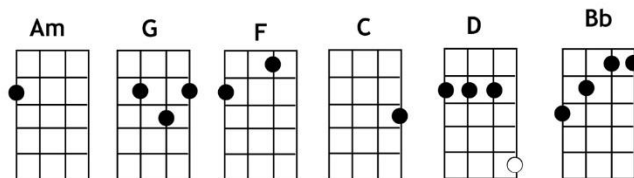

Intro: Am // G // F // G // C // //

Am G F G C
 She would never say where she came from
 Am G F C G
 Yesterday don't matter if it's gone
 Am D G
 While the sun is bright
 Am D G
 Or in the darkest night
 C
 No one knows
 G
 She comes and goes

C G F C
 Goodbye, Ruby Tuesday
 G C
 Who could hang a name on you?
 G Bb F
 When you change with every new day
 G C G
 Still I'm gonna miss you

Am G F G C
 Don't question why she needs to be so free
 Am G F G C
 She'll tell you it's the only way to be
 Am D G
 She just can't be chained
 Am D G
 To a life where nothing's gained
 C
 And nothing's lost
 G
 At such a cost

C G F C
 Goodbye, Ruby Tuesday
 G C
 Who could hang a name on you?

G Bb F
 When you change with every new day
 G C G
 Still I'm gonna miss you

Am G F G C
 There's no time to lose, I heard her say
 Am G F G C
 Catch your dreams before they slip away
 Am D G
 Dying all the time
 Am D
 Lose your dreams
 G C
 And you may lose your mind.
 G
 Ain't life unkind?

C G F C
 Goodbye, Ruby Tuesday
 G C
 Who could hang a name on you?
 G Bb F
 When you change with every new day
 G C G
 Still I'm gonna miss you

C G F C
 Goodbye, Ruby Tuesday
 G C
 Who could hang a name on you?
 G Bb F
 When you change with every new day
 G C G
 Still I'm gonna miss you