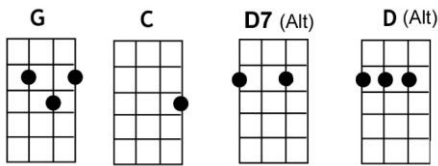

RING OF FIRE (Merle Kilgore, June Carter)

www.VillageUkulelePeople.com

REVISED March 6, 2019

(July 2017)

INTRO (Shelley): *Counting in 4's:* **G G C G** **G G G G** **G G D7 G** **G G G G** **X2**
1-2- 3- 4 1- 2- 3- 4 1- 2- 3- 4 1- 2- 3- 4

Verse 1:

[G] Love. . . is a **[C]** burning **[G]** thing

[G] And it makes. . . a **[D7]** fiery **[G]** ring

[G] Bound. . . by **[C]** wild **[G]** desire

[G] I fell in. . . to a **[D7]** ring of **[G]** fire

CHORUS:

[D] I fell in, to a **[C]** burning ring of **[G]** fire

I went **[D]** down, down, down

And the **[C]** flames went **[G]** higher

And it **[G]** burns, burns, burns

The **[C]** ring of **[G]** fire

The **[D7]** ring of **[G]** fire

REPEAT INTRO (Shelley) : 2X

Verse 2:

[G] The taste. . . of **[C]** love is **[G]** sweet

[G] When hearts. . . like **[D7]** ours **[G]** meet

[G] I fell for you. . . **[C]** like a **[G]** child