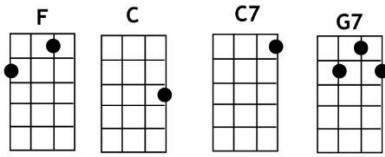

Put Your Arms Around Me Honey

~ written by Junie McCree & Albert Von Tilzer

(chord) = one strum

INTRO (Paul counts in) *Tempo = Peppy & Snappy ☺*

[F] Put your arms around me, honey, hold me tight

[C] Huddle up and cuddle up with all your might

[C] Oh! Oh! Won't you roll those eyes?

[F] Eyes that I just idol-**[C7]**-ize

[F] When they look at me, my heart begins to float

[C7] Then it starts a rockin' like a motor boat

[C7] Oh! Oh! **[F]** I never knew any **[G7]** one **[C7]** like **[F]** you

INSTRUMENTAL (Paul): Over the above

[F] Put your arms around me, honey, hold me tight

[C] Huddle up and cuddle up with all your might

[C] Oh! Oh! Won't you roll those eyes?

[F] Eyes that I just idol-**[C7]**-ize

[F] When they look at me, my heart begins to float

[C7] Then it starts a rockin' like a motor boat

[C7] Oh! Oh! **[F]** I never knew any **[G7]** one **[C7]** like **[F]** you **[F]**

Any **[G7]** one **[C7]** like **[F]** you **(C) (F)**