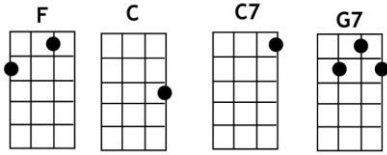

Put Your Arms Around Me Honey

~ written by Junie McCree & Albert Von Tilzer

(chord) = one strum

INTRO (Paul counts in) *Tempo = Peppy & Snappy* ☺

[F] Put your arms around me, honey, hold me tight

[C] Huddle up and cuddle up with all your might

Oh! Oh! Won't you roll those eyes?

[F] Eyes that I just [C7] idolize

[F] When they look at me, my heart begins to float

[C7] Then it starts a rockin' like a motor boat

[C7] Oh! Oh! [F] I never knew any [G7] one [C7] like [F] you

INSTRUMENTAL (Doug): Over the above

[F] Put your arms around me, honey, hold me tight

[C] Huddle up and cuddle up with all your might

Oh! Oh! Won't you roll those eyes?

[F] Eyes that I just [C7] idolize

[F] When they look at me, my heart begins to float

[C7] Then it starts a rockin' like a motor boat

[C7] Oh! Oh! [F] I never knew any [G7] one [C7] like [F] you [F]

Any [G7] one [C7] like [F] you (C) (F)