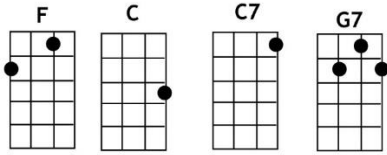

# Put Your Arms Around Me Honey

~ written by Junie McCree & Albert Von Tilzer

**(chord) = one strum**

**INTRO (Paul counts in)** *Tempo = Peppy & Snappy* ☺

[F] Put your arms around me, honey, hold me tight

[C] Huddle up and cuddle up with all your might

[C] Oh! Oh! Won't you roll those eyes?

[F] Eyes that I just idol-[C7]-ize

[F] When they look at me, my heart begins to float

[C7] Then it starts a rockin' like a motor boat

[C7] Oh! Oh! [F] I never knew any [G7] one [C7] like [F] you

**INSTRUMENTAL (Doug): Over the above**

[F] Put your arms around me, honey, hold me tight

[C] Huddle up and cuddle up with all your might

[C] Oh! Oh! Won't you roll those eyes?

[F] Eyes that I just idol-[C7]-ize

[F] When they look at me, my heart begins to float

[C7] Then it starts a rockin' like a motor boat

[C7] Oh! Oh! [F] I never knew any [G7] one [C7] like [F] you [F]

Any [G7] one [C7] like [F] you (C) (F)