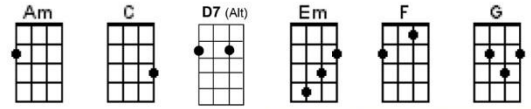

Puff the Magic Dragon

Written by Leonard Lipton and Peter Yarrow. Recorded by Peter, Paul and Mary, 1963
Village Ukulele People : www.VillageUkulelePeople.com

[chord] = single strum

(C) Puff, the magic (Em) dragon (F) lived by the (C) sea
And (F) frolicked in the (C) autumn (Am) mist in a (D7) land called Honah (G) Lee
(C) Little Jackie (Em) Paper (F) loved that rascal (C) Puff,
And (F) brought him strings and (C) sealing (Am) wax and
(D7) other (G) fancy (C) stuff. (G) oh...

CHORUS:

(C) Puff, the magic (Em) dragon (F) lived by the (C) sea
And (F) frolicked in the (C) autumn (Am) mist in a (D7) land called Honah (G) Lee
(C) Puff, the magic (Em) dragon (F) lived by the (C) sea
And (F) frolicked in the (C) autumn (Am) mist in a (D7) land called (G) Honah (C) Lee [G]

To(C)gether they would (Em) travel on a (F) boat with billowed (C) sail
(F) Jackie kept a (C) lookout (Am) perched on (D7) Puff's gigantic (G) tail,
(C) Noble kings and (Em) princes would (F) bow whenever they (C) came,
(F) Pirate ships would (C) lower their (Am) flag when
(D7) Puff roared (G) out his (C) name. (G) oh!

CHORUS

A (C) dragon lives for(Em)ever but (F) not so little (C) boys
(F) Painted wings and (C) giant (Am) rings make (D7) way for other (G) toys.
(C) One grey night it (Em) happened, Jackie (F) Paper came no (C) more
And (F) Puff that mighty (C) dragon, he (D7) ceased his (G) fearless (C) roar. (G)