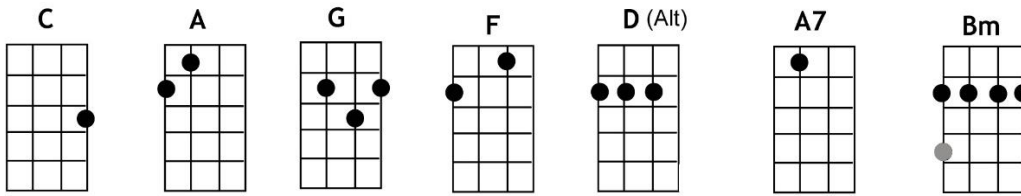

Proud Mary ~ written by John Fogerty; performed by Creedence Clearwater **(NC) = no chord (chord) = 1 strum**

INTRO/Count in: **Shelley** [C] ↓↑↓ (A) ↑ [A] ↑↓↑ [C] ↓↑↓ (A) ↑ [A] ↑↓↑
[C] ↓↑↓ (A) ↑ (G) ↑ [F] ↑↑↓↑ (D) ↓ [D] [D]

[D] Left a good job in the city
[D] Workin' for the man every night and day
[D] And I never lost one minute of sleepin'
[D] Worryin' about the way things might have been

[A7] Big wheel keep on turnin' - [Bm] Proud Mary keep on burnin'
[D] Rollin' [D] rollin' [D] rollin' on the river [D]

[D] Cleaned a lot of plates in Memphis
[D] Pumped a lot of 'pane down in New Orleans
[D] But I never saw the good side of a city
[D] 'Til I hitched a ride on a river boat queen

[A7] Big wheel keep on turnin' - [Bm] Proud Mary keep on burnin'
[D] Rollin' [D] rollin' [D] rollin' on the river [D]

[C] ↓↑↓ (A) ↑ [A] ↑↓↑ [C] ↓↑↓ (A) ↑ [A] ↑↓↑
[C] ↓↑↓ (A) ↑ (G) ↑ [F] ↑↑↓↑ (D) ↓ [D] [D]

[D] If you come down to the river
[D] Bet you gonna find some people who live
[D] You don't have to worry, 'cause you have no money
[D] People on the river are happy to give