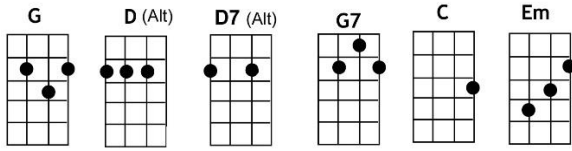

Ob-La-Di Ob-La-Da ~ written by Lennon & McCartney

www.VillageUkulelePeople.com
(February 2019) **REVISED July 3, 2019**

INTRO: (Paul) / 1 2 3 4 / [G] / [G]

(chord) = One Strum

[G] Desmond has a barrow in the [D] market place

[D7] Molly is the singer in a [G] band

[G] Desmond says to [G7] Molly, "Girl, I [C] like your face"

And Molly [G] says this, as she [D7] takes him by the [G] hand:

CHORUS:

Ob-la-[G]-di, ob-la-da, life goes [D] on [Em] brah...[G] La-la how the [D7] life goes [G] on

Ob-la-[G]-di, ob-la-da, life goes [D] on [Em] brah...[G] La-la how the [D7] life goes [G] on

[G] Desmond takes a trolley to the [D] jeweler's store

[D7] Buys a twenty carat golden [G] ring

[G] Takes it back to [G7] Molly waiting [C] at the door

And as he [G] gives it to her, [D7] she begins to [G] sing:

CHORUS:

Ob-la-[G]-di, ob-la-da, life goes [D] on [Em] brah...[G] La-la how the [D7] life goes [G] on

Ob-la-[G]-di, ob-la-da, life goes [D] on [Em] brah...[G] La-la how the [D7] life goes [G] on