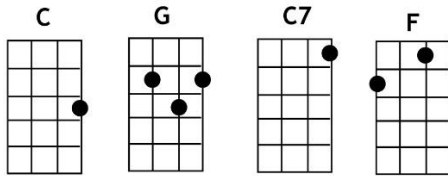

Never Ending Song of Love ~ written by Delaney Bramlett; performed by Delaney & Bonnie

(chord) = one strum

INTRO/Count in: **Vicki** [C] [G] [C] [G]

CHORUS: (G) I've got a [C] never-ending love for [G] you
From now on that's all I wanna [C] do
From the first time we met I [G] knew
I'd have a never-ending love for [C] you

CHORUS: I've got a [C] never-ending love for [G] you
From now on that's all I wanna [C] do
From the first time we met I [G] knew
I'd have a never-ending love for [C] you [C7]

After [F] all this time of being alone
We can [C] love one another, live for each other from now [F] on [F]
[G] Feels so good, I can hardly stand it

CHORUS: I've got a [C] never-ending love for [G] you
From now on that's all I wanna [C] do
From the first time we met I [G] knew
I'd have a never-ending song of love for [C] you
I'd have a [G] never-ending song of love for [C] you (G) (C)