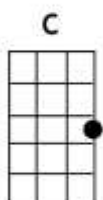

G **A7**
Woke up this morning, I was feeling quite weird
D7 **G**
Had flies in my beard, my toothpaste was smeared
A7
Over my window, they'd written my name
D7 **G**
Said, so long, we'll see you a-gain