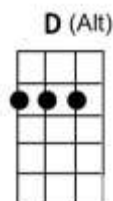

G **A7**
Woke up this morning, I was feeling quite weird
D7 **G**
Had flies in my beard, my toothpaste was smeared
A7
Over my window, they'd written my name
D7 **G**
Said, so long, we'll see you a-gain