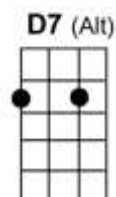

INTRO: Bob (everyone else strums over first 2 lines)

G **A7**
Woke up this morning with light in my eyes
D7 **G**
And then realized it was still dark outside
A7
It was a light coming down from the sky
D7 **G**
I don't know who or why

G **A7**
Must be those strangers that come every night
D7 **G**
Those saucer shaped lights put people uptight
A7
Leave blue-green footprints that glow in the dark
D7 **G**
I hope they get home all right