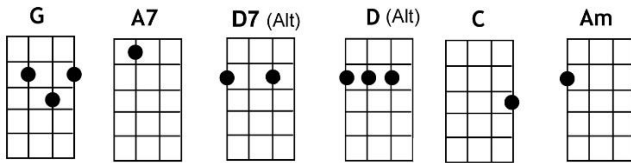

Mister Spaceman ~ written by Roger McGuinn, performed by The Byrds

(chord) = one strum

INTRO: **Shelley** counts in 1-2-3-4; then we all strum over first 2 lines: [G] [A7] [D7] [G]

[G] Woke up this morning with [A7] light in my eyes
And [D7] then realized it was [G] still dark outside
It was a light coming [A7] down from the sky
I [D7] don't know who or [G] why

[G] Must be those strangers that [A7] come every night
Those [D7] saucer-shaped lights, put [G] people uptight
Leave blue-green footprints that [A7] glow in the dark
I [D7] hope they get home all [G] right

CHORUS: [D] Hey, Mister [C] Spaceman
Won't you [Am] please take me along
I [G] won't do anything wrong
[D] Hey, Mister [C] Spaceman
Won't you [Am] please take me a-[D7]-long for a [G] ride

[G] Woke up this morning, I was [A7] feeling quite weird
Had [D7] flies in my beard, my [G] toothpaste was smeared
Over my window, they'd [A7] written my name
Said, [D7] "So long, we'll see you a-[G]-gain"

CHORUS: [D] Hey, Mister [C] Spaceman
Won't you [Am] please take me along
I [G] won't do anything wrong
[D] Hey, Mister [C] Spaceman
Won't you [Am] please take me a-[D7]-long for a [G] ride

CHORUS: [D] Hey, Mister [C] Spaceman
Won't you [Am] please take me along
I [G] won't do anything wrong
[D] Hey, Mister [C] Spaceman
Won't you [Am] please take me a-[D7]-long for a [G] ride (D7) (G)