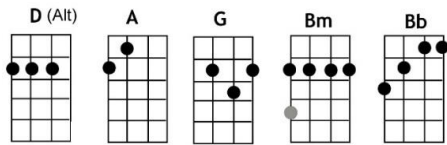

Long May You Run – written and performed by Neil Young

INTRO: Harmonica Intro by **Steve**, while everyone strums first verse

[D] We've been [A] through some...[G] things to-[D]gether,
[Bm] With trunks of [G] memories [A] still to come [A]
[D] We found [A] things to do in...[G] stormy [D] weather.
[Bm] Long [A] may you [D] run [D]

CHORUS: [D] Long may you [A] run...[G] long may [D] you run
[Bm] Although these [G] changes have [A] come [A]
[D] With your chrome heart [A] shinin'...[G] in the [D] sun,
[Bm] Long [A] may you [D] run (G)

[Bb]//// [Bb]////

INSTRUMENTAL (**Steve** - Over **CHORUS**, ending with [D])

[D] Maybe the [A] Beach Boys have [G] got you [D] now
[Bm] With those [G] waves singin' [A] Caroline ("Caroline No" in background) [A]
[D] Rollin' [A] down that [G] empty [D] ocean road,
[Bm] Get into the [A] surf on [D] time [D]