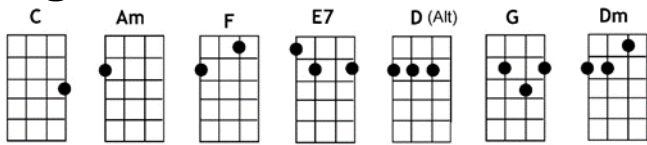

Light One Candle ~ written by Peter Yarrow, sung by Peter, Paul and Mary

(chord) = one strum

INTRO/Count in: **Shelley** [C] [Am] [C] [Am]

[C] Light one candle for the Maccabee children, [C] with thanks that their light didn't [Am] die.
[F] Light one candle for the pain they endured, [F] when their right to exist was [E7] denied.
[Am] Light one candle for the terrible sacrifice [F] justice and freedom [D] demand.
[C] Light one [Am] candle for the [C] wisdom to [Am] know,
When the [F] peace-makers [G] time is at [C] hand [E7]

CHORUS:

[A] Don't let the [Dm] light go out. It's [G] lasted for so many [C] years [E7]
[A] Don't let the [Dm] light go out. Let it [G] shine through our love and our [C] tears [E7]
[Am] [Am]

[C] Light one candle for the strength that we need, [C] to never become our own [Am] foe.
[F] And light one candle for those who are suffering, [F] pain we learned so long [E7] ago.
[Am] Light one candle for all we believe in, [F] let anger not tear us [D] apart.
[C] Light one [Am] candle to [C] bind us [Am] together,
With [F] peace as the [G] song in our [C] hearts. [E7]

Shelley ONLY: (F) This (F) is (F) why (G) we (G) will (G) not (C) fail! (E7)

Everyone Joins Again - CHORUS:

[A] Don't let the [Dm] light go out. It's [G] lasted for so many [C] years [E7]
[A] Don't let the [Dm] light go out. Let it [G] shine through our love and our [C] tears [E7]
[A] Don't let the [Dm] light go out. It's [G] lasted for so many [C] years [E7]
[A] Don't let the [Dm] light go out. Let it [G] shine through our love and our [C] tears [E7]
[A] Don't let the [Dm] light go out!
[A] Don't let the [Dm] light go out!
(A) Don't let the light go (Dm) out!