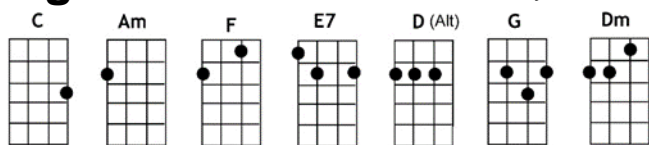

Light One Candle ~ written by Peter Yarrow, sung by Peter, Paul and Mary

(chord) = one strum

INTRO/Count in: Shelley [C] [Am] [C] [Am]

[C] Light one candle for the Maccabee children, [C] with thanks that their light didn't [Am] die.
[F] Light one candle for the pain they endured, [F] when their right to exist was [E7] denied.
[Am] Light one candle for the terrible sacrifice [F] justice and freedom [D] demand.
[C] Light one [Am] candle for the [C] wisdom to [Am] know,
When the [F] peace-makers [G] time is at [C] hand [E7]

CHORUS:

[A] Don't let the [Dm] light go out. It's [G] lasted for so many [C] years [E7]
[A] Don't let the [Dm] light go out. Let it [G] shine through our love and our [C] tears [E7]
[Am] [Am] [Am] [Am]

CHORUS:

[A] Don't let the [Dm] light go out. It's [G] lasted for so many [C] years [E7]
[A] Don't let the [Dm] light go out. Let it [G] shine through our love and our [C] tears [E7]
[A] Don't let the [Dm] light go out. It's [G] lasted for so many [C] years [E7]
[A] Don't let the [Dm] light go out. Let it [G] shine through our love & our [C] tears [E7]
[Am] [Am] [Am] [Am]

CHORUS:

[A] Don't let the [Dm] light go out. It's [G] lasted for so many [C] years [E7]
[A] Don't let the [Dm] light go out. Let it [G] shine through our love and our [C] tears [E7]
[A] Don't let the [Dm] light go out. It's [G] lasted for so many [C] years [E7]
[A] Don't let the [Dm] light go out. Let it [G] shine through our love and our [C] tears [A]
(A) Don't (A) let (A) the (Dm) light (Dm) go (Dm) out! (Dm) (Dm) (Dm)
(A) Don't (A) let (A) the (Dm) light (Dm) go (Dm) out! (Dm) (Dm) (Dm)
(A) Don't (A) let (A) the (A) light (A) go (Dm) out! (Dm) (Dm) (Dm)