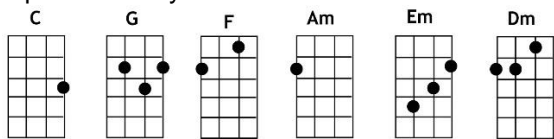

Karma Chameleon ~ by George O'Dowd, Jon Moss, Mikey Craig, Roy Hay, Phil Pickett (Feb 2020)

~ performed by Culture Club

(chord) = one strum

INTRO : **Ray** w/**Steve** on harmonica over first 2 lines [C] [G] [C] [C] [C] [G] [C] [C]

[C] There's a loving in your [G] eyes all the [C] way [C]

If I [C] listened to your [G] lies would you [C] say [C]

I'm some-[F]-one, without con-[G]-viction [G]

I'm some-[F]-one, who doesn't [G] know [G]

How to [F] sell, the contra-[G]-diction [G]

You come and [F] go, you come and [Am] go (G) *(brief pause)*

CHORUS: [C] Karma karma karma karma [G] karma chamele-[Am]-on

[Am] You come and [Dm] go, you come and [C] go [G]

[C] Loving would be easy if your [G] colors were like my [Am] dreams

[Am] Red, gold and [Dm] green; red, gold and [C] green [G]

Didn't [C] hear your wicked [G] words every [C] day [C]

And you [C] used to be so [G] sweet, I heard you [C] say [C]