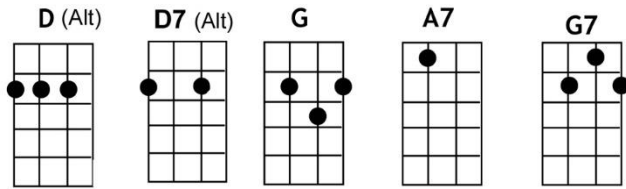

Kansas City ~ written by Jerry Leiber + Mike Stoller; ~ performed by The Beatles, Little Richard, etc.

(chord) = one strum

INTRO: **Paul**

[D] I'm goin' to Kansas City, Kansas City here I come [D] [D7]

I'm goin' to [G] Kansas City, Kansas City, here I [D] come [D]

[D] They got a [A7] crazy way of lovin' there,

And [G7] I'm gonna get me [D] /// some [A7] ///

[D] I'm gonna be standin' on the corner, Twelfth Street and Vine [D] [D7]

I'm gonna be [G] standin' on the corner, Twelfth Street and [D] Vine [D]

[D] With my [A7] Kansas City baby,

And a [G7] bottle of Kansas City [D] /// wine [A7] ///

Well I [D] might take a train, I [D] might take a plane

But [D] if I have to walk, I'm going to [D7] get there just the same

I'm going to [G] Kansas City, Kansas City here I [D] /// come

[D] They got a [A7] crazy way of lovin' there,

And [G7] I'm gonna get me [D] /// some [A7] ///

INSTRUMENTAL: **Paul** over verse one

If I [D] stay with that woman... I [D] know I'm going to die