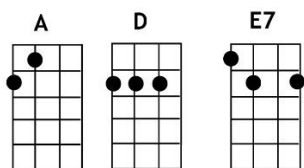

# Johnny B. Goode ~ written and performed by Chuck Berry **(NC) = no chord** **(chord) = one strum**

**INTRO/Count in:** **Paul** [A] [E7] [A] [A] 1 2 3 4

Deep [A] down in Louisiana close to New Orleans  
Way [A] back up in the woods among the evergreens  
There [D] stood a log cabin made of earth and wood  
Where [A] lived a country boy named Johnny B. Goode  
Who [E7] never ever learned to read or write so well  
But he could [A] play a guitar just like a-ringin' a bell

**CHORUS:** [A] Go, go! [A] [A] Go Johnny, go! Go! [A]  
[A] Go Johnny, go! [D] Go! [D] [D] Go Johnny, go! [A] Go!  
[A] Go Johnny, go! [E7] Go! [E7] Johnny B. [A] Goode [A]

He used to [A] carry his guitar in a gunny sack  
Or [A] sit beneath the tree by the railroad track  
The [D] engineer could see him sittin' in the shade  
[A] Strummin' with the rhythm that the drivers' made  
The [E7] people passin' by they would stop and say  
Oh [A] my, but that little country boy can play

**CHORUS:** [A] Go, go! [A] [A] Go Johnny, go! Go! [A]  
[A] Go Johnny, go! [D] Go! [D] [D] Go Johnny, go! [A] Go!  
[A] Go Johnny, go! [E7] Go! [E7] Johnny B. [A] Goode [A]

**INSTRUMENTAL:** **Paul** over one verse

**CHORUS:** [A] Go Johnny go! [A]  
[A] Go, go! Go Johnny, go! [A]  
[A] Go, go! [D] Go Johnny, go! [D]  
[D] Go, go! [A] Go Johnny, go! [A]  
[A] Go, go! [E7] Go! Johnny B. [A] Goode [A] [A] (A)