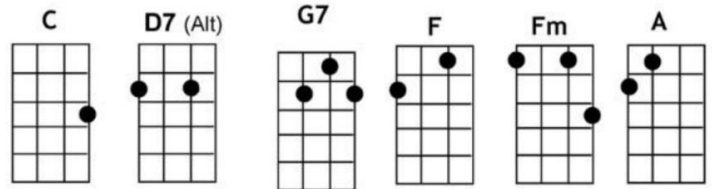

It's Party Time

Tommy Anderson, uke version 16Oct2015

INTRO: Paul

Verse 1:

C See how them cats a' playing
D7 Dig that crazy jive
G7 They got all the girls a dancing
C It's party time tonight

Verse 2:

C See how the moon's a shining
D7 In the dark blue sky,
G7 Sunrise won't be here for hours, It's
C It's party time tonight

Chorus:

F The moon shines bright, and
Fm The mood is right, and
C It's you and **A** me, and
D7 Our parents are fast a-**G7** sleep, so

Verse 3:

C Let's dance real close, baby
D7 And Hold me tight,
G7 Whisper in my ear, baby,
C It's party time tonight.

Instrumental: **Doug** over 2 verses

F The moon shines bright, and
Fm The mood is right, and
C It's you and **A** me, and
D7 Our parents are fast a-**G7** sleep, so

Verse 3:

C Let's dance real close, baby
D7 And Hold me tight,
G7 Whisper in my ear, baby,
C It's party time tonight.