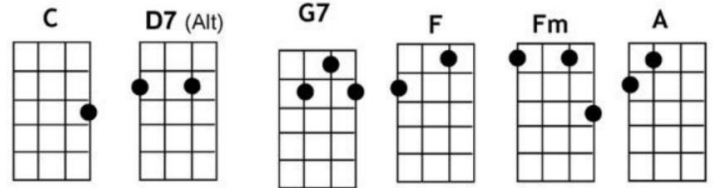

It's Party Time

Tommy Anderson, uke version 16Oct2015

INTRO: Paul

Verse 1:

C See how them cats a' playing
D7 Dig that crazy jive
G7 They got all the girls a dancing
C It's party time tonight

Verse 2:

C See how the moon's a shining
D7 In the dark blue sky,
G7 Sunrise won't be here for hours, It's
C It's party time tonight

Chorus:

F The moon shines bright, and
Fm The mood is right, and
C It's you and **A** me, and
D7 Our parents are fast a- **G7** sleep, so

Verse 3:

C Let's dance real close, baby
D7 And Hold me tight,
G7 Whisper in my ear, baby,
C It's party time tonight.

Instrumental: **Paul over 2 verses**

F The moon shines bright, and
Fm The mood is right, and
C It's you and **A** me, and
D7 Our parents are fast a- **G7** sleep, so

Verse 3:

C Let's dance real close, baby
D7 And Hold me tight,
G7 Whisper in my ear, baby,
C It's party time tonight.