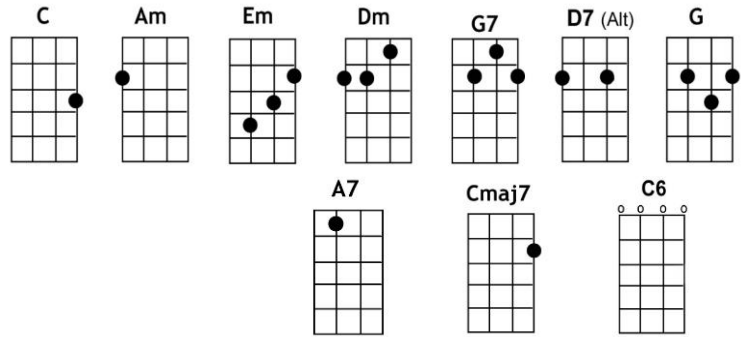

**INTRO (Bob) : Dm G7 C G7**

**C** **Am**  
 I don't know why I love you like I do

**Em** **Dm G7**  
 I don't know why, I just do

**G7** **Dm**  
 I don't know why you thrill me like you do

**G7** **C**  
 I don't know why but you do

( Chord ) = Strum once only

**C** **Am** **D7** **G7**  
 You never seem to want my roman-cin'

**C** **Am** **(Dm)** **(G)**  
 And the only time ya hold me is when we're dancin'

**C** **A7**  
 I don't know why I love you like I do

**Dm** **G7** **C** / / / /  
 I don't know why I just do

**INSTRUMENTAL: DOUG (over the above verse)**

**C** **Am**  
 I don't know why I love you like I do

**Em** **Dm G7**  
 I don't know why, I just do

**G7** **Dm**  
 I don't know why you thrill me like you do

**G7** **C**  
 I don't know why but you do

**C** **Am** **D7** **G7**  
 You never seem to want my roman-cin'

**C** **Am** **(Dm)** **(G)**  
 And the only time ya hold me is when we're dancin'