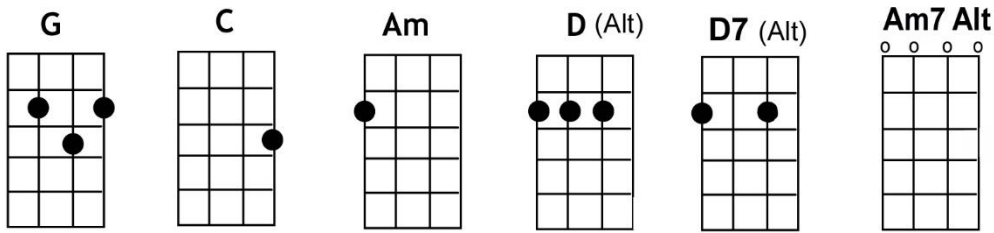

I Can't Stop Loving You ~ written by Don Gibson; performed by Ray Charles

(N.C.) = no chords

(chord) = one strum

INTRO/Count in: **Paul** 1-2-3-4 **[G] [C] (G)** *I can't stop...*

(N.C.) I can't stop **[C]** loving you, **[Am]** I've made up my **[G]** mind **[C] [G]**
[G] To live in **[D]** mem-**[D7]**-ories of the **[Am7]** lonesome **[G]** times **[C] (G)**
(N.C.) I can't stop **[C]** wanting you, **[Am]** it's useless to **[G]** say **[C] [G]**
[G] So I'll just **[D]** live my **[D7]** life, in **[Am7]** dreams of **[D7]** yester-**[G]**-day **[C] [G]**

(N.C.) I can't stop **[C]** loving you, **[Am]** I've made up my **[G]** mind **[C] [G]**
[G] To live in **[D]** mem-**[D7]**-ories of the **[Am7]** lonesome **[G]** times **[C] (G)**
(N.C.) I can't stop **[C]** wanting you, **[Am]** it's useless to **[G]** say **[C] [G]**
[G] So I'll just **[D]** live my **[D7]** life, in **[Am7]** dreams of **[D7]** yester-**[G]**-day **[C] [G]**