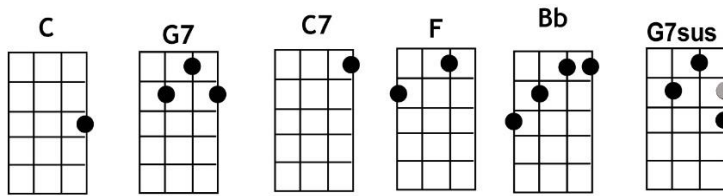

I'm A Believer – written by Neil Diamond

C **G7** **C**
I thought love was only true in fairy tales

N/C = No Chord, No Strum

C **G7** **C** **C7**
Meant for someone else but not for me

(Chord) = One Strum

F **C** **F**
Love was out to get me (*do, do, do, do*)

F **C** **F**
That's the way it seemed (*do, do, do, do*)

F **C** **Bb** **G7** **G7sus** (**G7**)
Disappointment haunted all my dreams

CHORUS

N/C **C** **F** **C** **F** **C** **F** **C**
Then I saw her face, now I'm a believer

F **C** **F** **C** **F** **C** **F** **C**
Not a trace of doubt in my mind

F **C** **F** **C** **Bb** **G7sus** **G7**
I'm in love, oooo, I'm a be-liever! I couldn't leave her if I tried

C **G7** **C**
I thought love was more or less a giving thing,