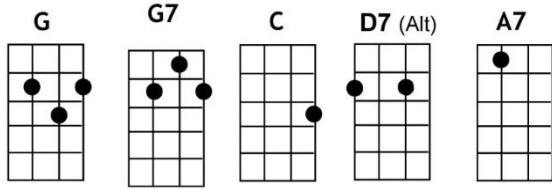

# I'm Walkin'

~ written by Fats Domino & Dave Bartholomew; performed by Fats Domino

**(chord) = one strum**

**INTRO / Count in:** **Jashan** [G] (1 – 2 – 3 – 4 – I'm)

I'm [G] walkin', yes [G7] indeed, and I'm [C] talkin' about you and me  
I'm [G] hopin' that [D7] you'll come back to [G] me [D7]

I'm [G] lonely as [G7] I can be I'm [C] waiting for your company  
I'm [G] hopin' that [D7] you'll come back to [G] me [G]

**BRIDGE:** [C] Whatcha gonna do when the [G] well runs dry?  
[C] You're gonna run a-[G]-way and hide  
[C] I'm gonna run right [G] by your side  
For [A7] you, pretty baby, I'd [D7] even die

I'm [G] walkin', yes [G7] indeed, and I'm [C] talkin' about you and me  
I'm [G] hopin' that [D7] you'll come back to [G] me [D7]

**INSTRUMENTAL (Paul and/or Doc): Over 2 verses**

**BRIDGE:** [C] Whatcha gonna do when the [G] well runs dry?  
[C] You're gonna sit right [G] down and cry  
[C] Whatcha gonna do when I [G] say 'bye, bye'  
[A7] All you're gonna do is [D7] dry your eyes

I'm [G] walkin', yes [G7] indeed, and I'm [C] talkin' about you and me  
I'm [G] hopin' that [D7] you'll come back to [G] me (C) (G)