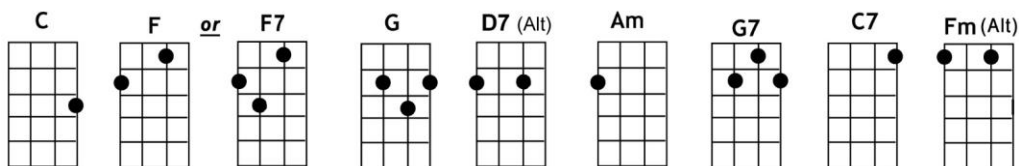

# I'll Follow the Sun

written by Lennon and McCartney, performed by The Beatles

**INTRO: Bob** (4/4 Time) Strum [C] // [G] // [F] // [C] //

[G] One day [F] you'll look [C] to see I've [D7] gone  
For to-[C]morrow may [Am] rain so [D7] I'll [G7] follow the [C] sun [F] [C]  
[G] Some day [F] you'll know [C] I was the [D7] one  
But to-[C]morrow may [Am] rain so [D7] I'll [G7] follow the [C]sun. [C7]

And now the [F] time has come  
And [Fm] so my love I must [C] go [C7]  
And though I [F] lose a friend  
[Fm] In the end you will [C] know  
[D7] Oh-h-h ...

[G] One day [F] you'll find [C] that I have [D7] gone  
For to-[C]morrow may [Am] rain so [D7] I'll [G7] follow the [C] sun. [F] [C]

**INSTRUMENTAL (Bob):** Over first line of verse [G] [F] [C] [D7]

Yes, to-[C]morrow may [Am] rain so [D7] I'll [G7] follow the [C] sun. [C7]

And now the [F] time has come  
And [Fm] so my love I must [C] go [C7]  
And though I [F] lose a friend  
[Fm] In the end you will [C] know  
[D7] Oh-h-h ...