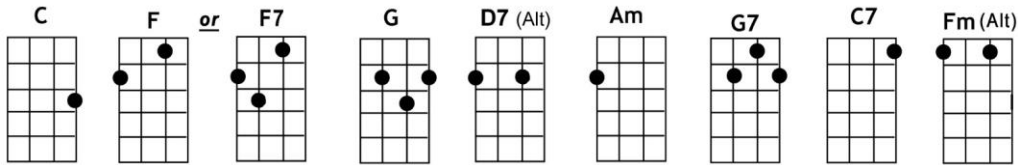

I'll Follow the Sun

written by Lennon and McCartney, performed by The Beatles

INTRO / Count in: Paul (4/4 Time) Strum [C] // [G] // [F] // [C] //

[G] One day [F] you'll look [C] to see I've [D7] gone
For to-[C]-morrow may [Am] rain so [D7] I'll [G7] follow the [C] sun [F] [C]
[G] Some day [F] you'll know [C] I was the [D7] one
But to-[C]-morrow may [Am] rain so [D7] I'll [G7] follow the [C] sun. [C7]

And now the [F] time has come
And [Fm] so my love I must [C] go [C7]
And though I [F] lose a friend
[Fm] In the end you will [C] know
[D7] Oh-h-h ...

[G] One day [F] you'll find [C] that I have [D7] gone
For to-[C]-morrow may [Am] rain so [D7] I'll [G7] follow the [C] sun. [F] [C]

INSTRUMENTAL (Paul): Over first line of verse [G] [F] [C] [D7]

Yes, to-[C]morrow may [Am] rain so [D7] I'll [G7] follow the [C] sun. [C7]

And now the [F] time has come
And [Fm] so my love I must [C] go [C7]
And though I [F] lose a friend
[Fm] In the end you will [C] know
[D7] Oh-h-h ...