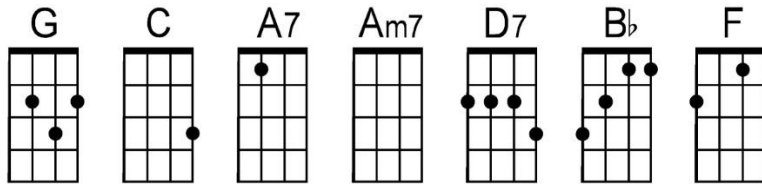

Here Comes the Sun

by George Harrison

To play in the original key, capo the 2nd fret

Intro:

G | | C | D7 | G | | C | D7 |

A 2 0 2 | . 2 0 . . | C | D7 | G 2 0 2 | . 2 0 . . | C . 2 0 . . | D7 |

E 3 3 3 0 3 3 0 2 0 2 3 3 3 3 0 3 0 3 2

C

G

G | | C | A7 | G |

Here comes the sun (do-do doo doo), Here comes the sun and I say, It's all right

A 2 0 2 | | C | A7 | G |

E 3 3 3 0 3 3 0 2 0 2 3 3 3 3 0 3 0 3 2

C | G | Am7 | G | D7 . |

A 0 0 0 0 0 3 2 0

E 3 3 3 3 3 2 0

C 4 2 0 2 3 2 2

G

G | | C | D7 |

Little darling, it's been a long cold lone-ly winter

A 0 0 0 0 0 3 2 0

E 0 2 0 2 3 3 3 3 0 3 2 0

G | | C | D7 |

A 0 0 0 0 0

E 3 3 3 3 3 2 0

C 4 2 0 2 2 2

G

G | | C | A7 | G |

Here comes the sun, (do-do doo doo) Here comes the sun, It's all right

A 2 0 2

E 3