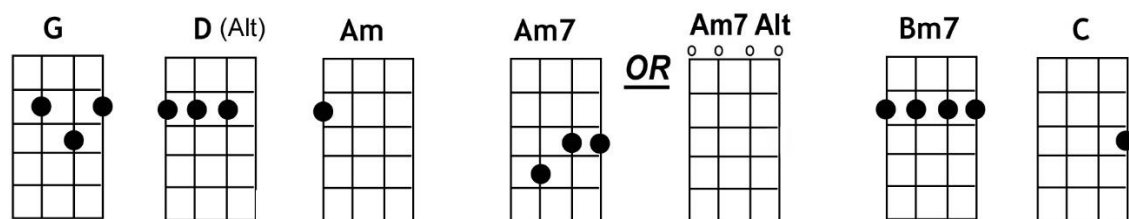

# Groovy Kind of Love

~ written by Toni Wine, Carole Bayer Sager; (based on a melody by classical

composer Muzio Clementi); ~ performed by Wayne Fontana & Mindbenders **(NC) = no chord** **(chord) = one strum**

**INTRO/Count in:** **Shelley** **[G]** 1-2-3-4 **[D]** 1-2-3-4 **[G]** 1-2-3-4 **(D)** 1-2-When I'm feeling...

**(NC)** When I'm feeling **[G]** blue, all I have to **[D]** do  
 Is take a look at **[G]** you, then I'm not so **[Am]** blue  
 When you're close to **[Am7]** me, I can feel your **[Bm7]** heart beat  
 I can hear you **[C]** breathing in my **[D]** ear  
 Wouldn't you a-**[G]**-gree, baby you and **[D]** me,  
 Got a groovy kind of **[G]** love (groovy kind of **[D]** love)  
 We got a groovy kind of **[G]** love **(D)**

**(NC)** Any time you **[G]** want to, you can turn me **[D]** on to  
 Anything you **[G]** want to, any time at **[Am]** all  
 When I kiss your **[Am7]** lips, ooh I start to **[Bm7]** shiver  
 Can't control the **[C]** quivering in-**[D]**-side  
 Wouldn't you a-**[G]**-gree, baby you and **[D]** me,  
 Got a groovy kind of **[G]** love (groovy kind of **[D]** love)  
 We got a groovy kind of **[G]** love **(D)**

**(NC)** When I'm feeling **[G]** blue, all I have to **[D]** do  
 Is take a look at **[G]** you, then I'm not so **[Am]** blue  
 When I'm in your **[Am7]** arms, nothing seems to **[Bm7]** matter  
 My whole world could **[C]** shatter, I don't **[D]** care  
 Wouldn't you a-**[G]**-gree, baby you and **[D]** me,  
 Got a groovy kind of **[G]** love (groovy kind of **[D]** love)  
 We got a groovy kind of **[G]** love (groovy kind of **[D]** love)  
 We got a groovy kind of **[G]** love **(G)**