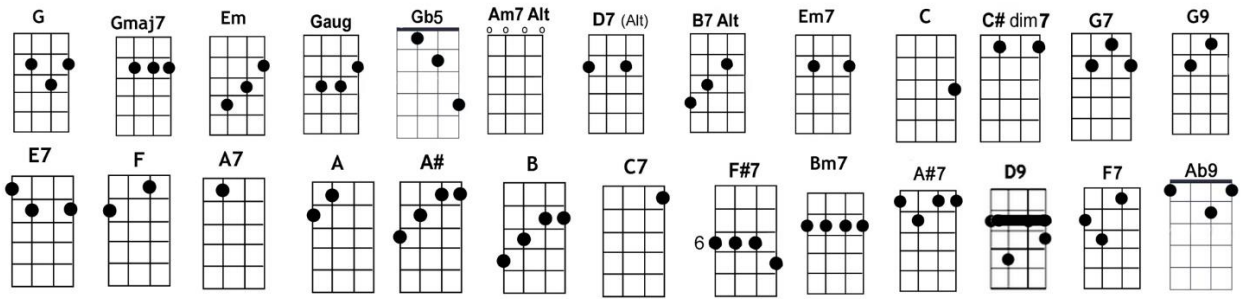

# Georgia On My Mind

~ written by Hoagy Carmichael &amp; Stuart Gorrell; performed by Ray Charles

**Strings Intro:** **Chantal** [G] [Gmaj7] [Em] [Gaug] [Gb5] [G] [Am7] [D7]

**INTRO:** **Chantal** [G] [Gmaj7] [G6] [D7] [G] [GM7] [G6] [D7]

[G] Georgia, [B7] Georgia, [Em7] the [G7] whole day [C] through [C#dim]

Just an [G] old sweet [E7] song

[Am7] Keeps [D7] Georgia on my [F] mind [E7] [A7] [D7] [G] [A] [A#] [B]

I said, [G] Georgia, [B7] Georgia

[Em7] Still in [Am7] peaceful [Em7] dreams I [F#7] see

The [Bm7] road leads [A#7] back to [Am7] you [D7]

I say, [G] Georgia, [B7] Georgia

[Em7] No [G7] peace I [C] find [C#dim]

Just an [G] old sweet [E7] song

The [Bm7] road leads [A#7] back to [Am7] you [D7]

[G] Georgia, [B7] Georgia

[Em7] No [G7] peace I [C] find [C#dim]

Just an [G] old sweet [E7] song

[Am7] Keeps [D7] Georgia [G] on my [F7] mind [E7] [A7] [D7]