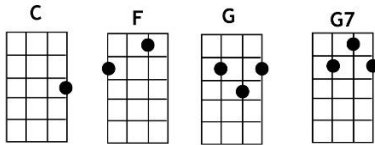

Fun, Fun, Fun ~ written by Michael Love, Brian Wilson (performed by Beach Boys)

(chord) = one strum

INTRO: **Shelley** [C] [C] [F] [F] [C] [C] [G] [F] [G7] [G7]

Well she [C] got her daddy's car, and she cruised through the hamburger [F] stand now
Seems she for-[C]-got all about the library, like she told her old [G] man now
And with the [C] radio blasting, goes cruising just as fast as she [F] can now

And she'll have *(harmonizing)* [C] fun fun [G] fun, 'til her [F] daddy takes the [G] T-bird away
[C] Fun fun [F] fun 'til her [C] daddy takes the [G] T-bird away

Well the [C] girls can't stand her, 'cause she walks looks and drives like an [F] ace now
Ooo-ooo's [F] You walk like an ace now, you walk like an ace

She makes the [C] Indy 500 look like a Roman chariot [G] race now
Ooo-ooo's [G7] You look like an ace now, you look like an ace

A lotta [C] guys try to catch her, but she leads them on a wild goose [F] chase now
Ooo-ooo's [F] You drive like an ace now, you drive like an ace

And she'll have [C] fun fun [G] fun, 'til her [F] daddy takes the [G] T-bird away
No Ooo-ooo's [C] Fun fun [F] fun 'til her [C] daddy takes the [G] T-bird away

INSTRUMENTAL: **Shelley** [C] [C] [F] [F] [C] [C] [G] [F] [G7] [G7]