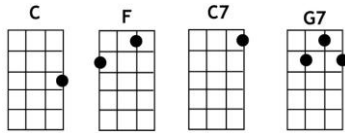

Folsom Prison Blues ~ written and recorded by Johnny Cash

(chord) = one strum

INTRO (Carl on Train Whistle...Bob counts in): [C] 1-2-3-4 4 X

[C] I hear the train a coming it's rolling round the bend
And I ain't seen the sunshine since I don't know [C7] when
I'm [F] stuck at Folsom Prison and time keeps dragging [C] on
But that [G7] train keeps rolling on down to San An-[C]-tone

[C] When I was just a baby my mama told me, "Son,
Always be a good boy don't ever play with [C7] guns"
But I [F] shot a man in Reno just to watch him [C] cry
When I [G7] hear that whistle blowing I hang my head and [C] sigh

INSTRUMENTAL – Doug over 1 verse

[C] I bet there's rich folks eating in a fancy dining car
They're probably drinking coffee and smoking big [C7] cigars
Well, I [F] know I had it coming I know I can't be [C] free
But those [G7] people keep a-moving and that's what tortures [C] me

[C] Well if they freed me from this prison, if that railroad train was mine
I bet I'd move on over a little farther down the [C7] line
Far [F] from Folsom Prison that's where I want to [C] stay
And I'd [G7] let that lonesome whistle blow my blues [C] away
And I'd [G7] let that lonesome whistle blow my blues [C] away