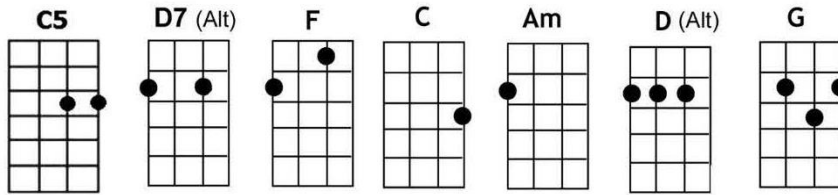

Eight Days A Week ~ written by Lennon, McCartney; ~ performed by The Beatles

(chord) = one strum

INTRO: **Paul** [C5] [D7] [F] [C]

[C] Ooh I need your [D7] love babe, [F] Guess you know it's [C] true
[C] Hope you need my [D7] love babe, [F] Just like I need [C] you

CHORUS:

(Am) Hold me, (F) Love me, (Am) Hold me, (D) Love me
I [C] ain't got nothin' but [D7] love babe, [F] Eight days a [C] week

[C] Love you every [D7] day girl, [F] Always on my [C] mind
[C] One thing I can [D7] say girl, [F] Love you all the [C] time

[C] Ooh I need your [D7] love babe, [F] Guess you know it's [C] true
[C] Hope you need my [D7] love babe, [F] Just like I need [C] you

CHORUS:

(Am) Hold me, (F) Love me, (Am) Hold me, (D) Love me
I [C] ain't got nothin' but [D7] love babe, [F] Eight days a [C] week

(G) Eight (G) days a (G) week, I (Am) lo-o-o-o- (Am) o-ove you
(D) Eight (D) days a (D) week, Is [F] not enough to [G] show I care

[C] Love you every [D7] day girl, [F] Always on my [C] mind
[C] One thing I can [D7] say girl, [F] Love you all the [C] time