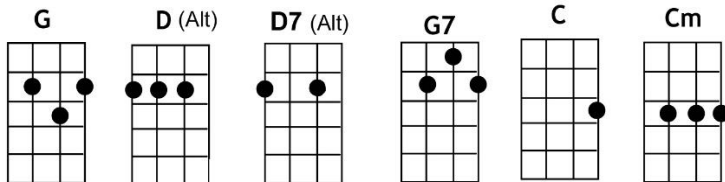

# Don't Fence Me In ~ written by Cole Porter, lyrics by Robert Fletcher

**(chord) = one strum**  
**N.C. = No Chords**

**INTRO:** **Shelley** [G] //// (D)

**N.C.** Oh, give me [G] land, lots of land under starry skies above

[G] Don't [C] fence me [D] in

[D] Let me ride through the wide-open country that I love

[D7] Don't fence me [G] in

[G] Let me be by myself in the [G7] evening breeze

[C] Listen to the murmur of the [Cm] cottonwood trees

[G] Send me off [G7] forever, but I [C] ask you, [Cm] please

[G] Don't [D7] fence me [G] in

**INSTRUMENTAL** **Chantal (over the above)** *Everyone else strum lightly*

**BRIDGE:** [G] Just let me [C] loose