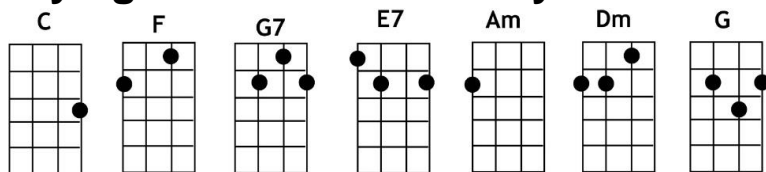

Crying In The Rain ~ Everly Brothers

[Tacet] = No chords

INTRO: Shelley counts in

[C] I'll [F] never [G7] let you [C] see
[C] The way my [F] broken heart is [G7] hurtin' [C] me
[C] I've got my [F] pride and I [E7] know how to [Am] hide
All my [F] sorrow and pain [G7]
[Tacet] I'll do my crying in the [Am] rain [G] [Am]

[C] If I [F] wait for [G7] cloudy [C] skies
[C] You won't know the [F] rain from the [G7] tears in my [C] eyes
[C] You'll never [F] know that I [E7] still love you [Am] so
Though the [F] heartaches remain [G7]
[Tacet] I'll do my crying in the [Am] rain [G] [Am]

[F] Raindrops fallin' from [Dm] heaven
Could [G7] never wash away my mise-[C]-ry
But [Am] since we're not together I [F] look for stormy weather
To [G7] hide these tears I hope you'll never see

[C] Some [F] day when my [G7] cryin's [C] done
[C] I'm gonna [F] wear a smile and [G7] walk in the [C] sun
[C] I may be a [F] fool but till [E7] then darling [Am] you'll never
[F] See me complain [G7]
[Tacet] I'll do my crying in the [Am] rain [G] [Am]

[F] Raindrops fallin' from [Dm] heaven
Could [G7] never wash away my mise-[C]-ry
But [Am] since we're not together I [F] look for stormy weather
To [G7] hide these tears I hope you'll never see

[C] Some [F] day when my [G7] cryin's [C] done
[C] I'm gonna [F] wear a smile and [G7] walk in the [C] sun
[C] I may be a [F] fool but till [E7] then darling [Am] you'll never
[F] See me complain [G7]
[Tacet] I'll do my crying in the [Am] rain [G] [Am]
[Tacet] I'll do my crying in the [Am] rain [G] [Am]
[Tacet] I'll do my crying in the [Am] rain (C)