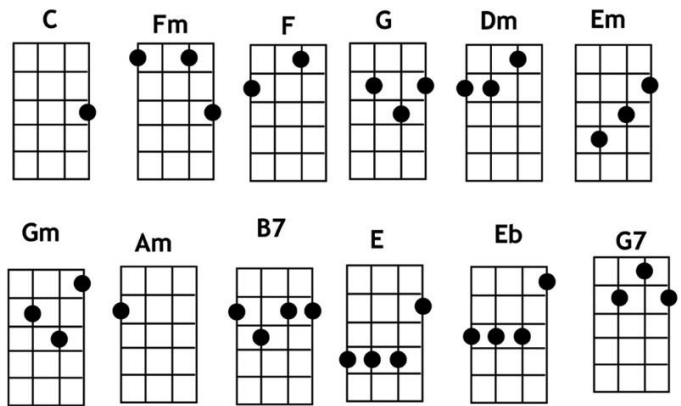

THE CHRISTMAS SONG by Mel Torme

(Chestnuts roasting on an open fire)

C - Fm - F - G C - Fm - F - G

C Dm Em - Dm
 1. Chestnuts roasting on an open fire,
 C Gm F - Fm
 Jack Frost nipping at your nose.
 Am Fm C B7
 Yuletide carols being sung by a choir,
 E Fm Dm - G
 and folks dressed up like Eskimos.

C Dm Em - Dm
 2. Everybody knows a turkey and some mistletoe,
 C Gm F - Fm
 help to make the season bright.
 Am Fm C B7
 Tiny tots with their eyes all a-glow,
 Em Dm F G C
 will find it hard to sleep tonight.

Gm - C Gm - C
 They know that Santa's on his way,
 Gm C F
 he's loaded lots of toys and goodies on his sleigh.
 Fm - Bb Eb
 And ev'ry mother's child is gonna spy,
 Am - D F - G7
 to see if reindeer really know how to fly.