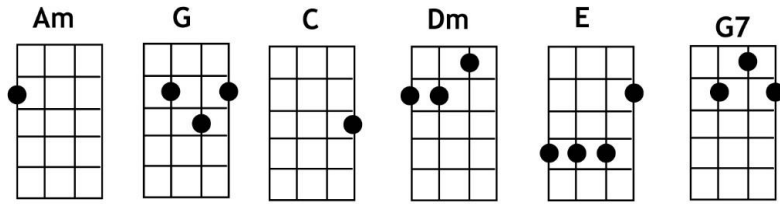

Chanukah, Oh Chanukah/Dreidel Song Medley

Am Am

Am Chanukah, oh Chanukah, come light the menorah. Am Let's have a party, G we'll all dance the C hora

Am Gather round the table, Dm we'll give you a treat - G Dreidels to play with and C latkes to eat Am

C I have a little dreidel, G7 I made it out of clay. C And when it's dry and ready, oh dreidel I shall play C

C Oh dreidel, dreidel, dreidel, G7 I made it out of clay, C And when it's dry and ready, oh dreidel I shall play C

C It has a lovely body, G7 with legs so short and thin, C And when it gets all tired, it drops and then I win C

C Oh dreidel, dreidel, dreidel, G7 I made it out of clay, C And when it's dry and ready, oh dreidel I shall play C